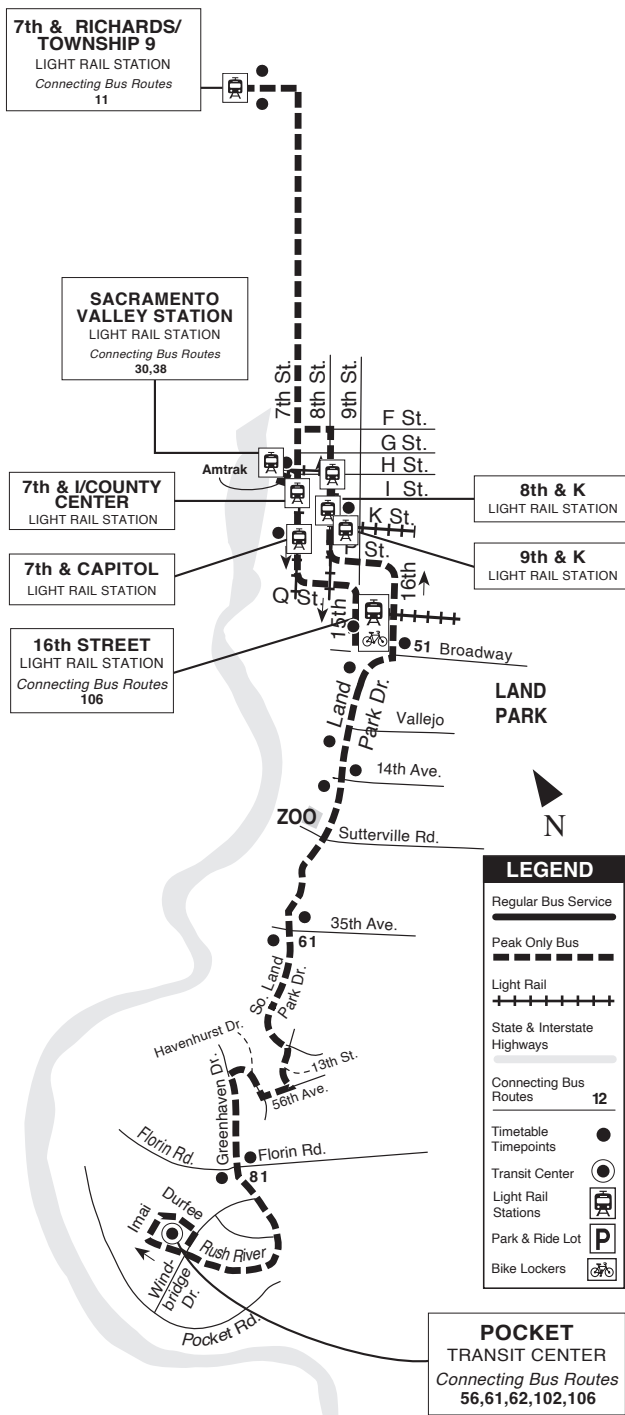

106 Pocket Transit Center - S Land Park - Downtown							
Monday Through Friday							
Pocket Transit Center	Greenhaven & Florin	South Land Park Dr & 35th Ave	Land Park Dr & 14th Ave	Land Park Dr & Broadway	Downtown Sacramento 8th & K	7th & Richards	
LV	LV	LV	LV	LV	APP AR	APP AR	
7:13a	7:20	7:30	7:35	7:40	7:51	7:57	
8:10a	8:17	8:27	8:32	8:37	8:48	8:54	

106 Downtown - S Land Park - Pocket Transit Center							
Monday Through Friday							
7th & Richards	Downtown Sacramento 7th & Capitol	Land Park Dr & Broadway	Land Park Dr & Vallejo	Land Park Dr & 14th Ave	South Land Park Dr & 35th Ave	Greenhaven & Florin	Pocket Transit Center
LV	LV	LV	LV	LV	LV	LV	APP AR
x			2:20p	2:24	2:30	2:39	2:44
3:04p	3:10	3:21	3:23	3:25	3:31	3:40	3:45
4:04p	4:10	4:21	4:23	4:25	4:31	4:40	4:45
5:04p	5:10	5:21	5:23	5:25	5:31	5:40	5:45

X This trip does not operate from late-May until mid-August.
Call 916-321-BUSS (2877) for actual end and start dates.