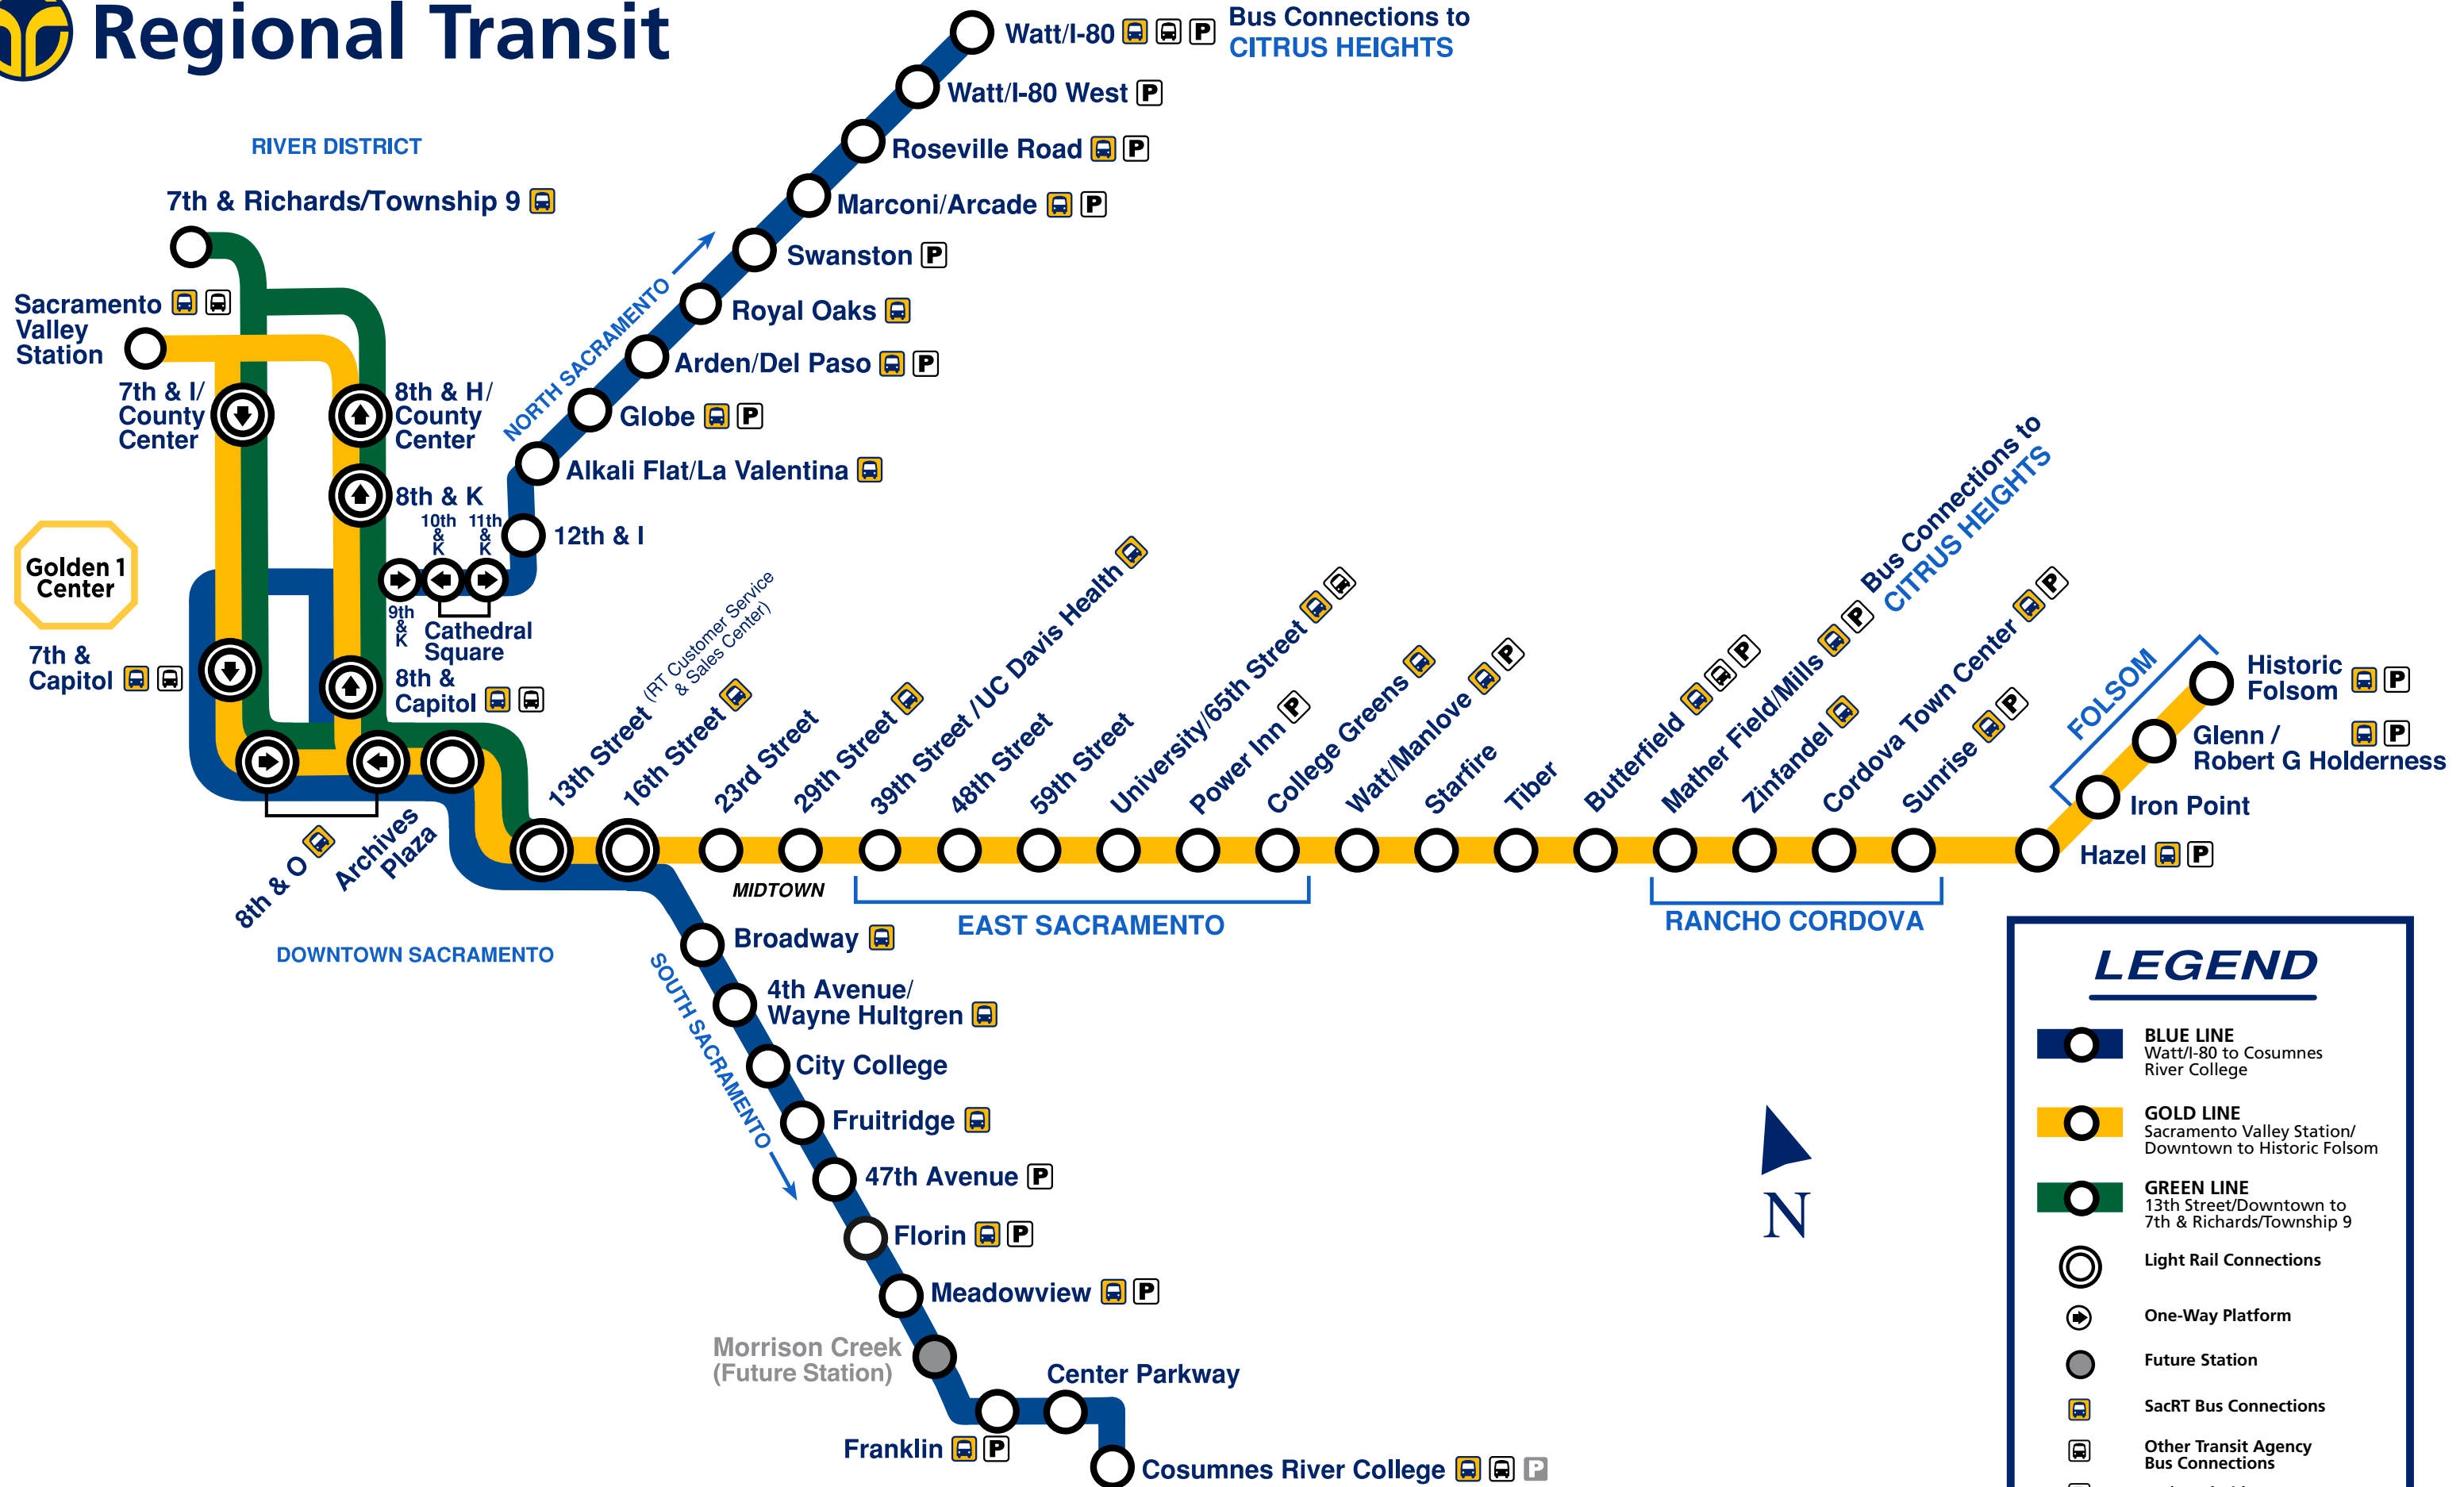

Regional Transit

LEGEND

- BLUE LINE**
Watt/I-80 to Cosumnes River College
- GOLD LINE**
Sacramento Valley Station/Downtown to Historic Folsom
- GREEN LINE**
13th Street/Downtown to 7th & Richards/Township 9
- Light Rail Connections**
- One-Way Platform**
- Future Station**
- SacRT Bus Connections**
- Other Transit Agency Bus Connections**
- Park-and-Ride Lot**
- Park-Pay-and-Ride Lot**

All light rail stations are wheelchair accessible, except 12th & I southbound