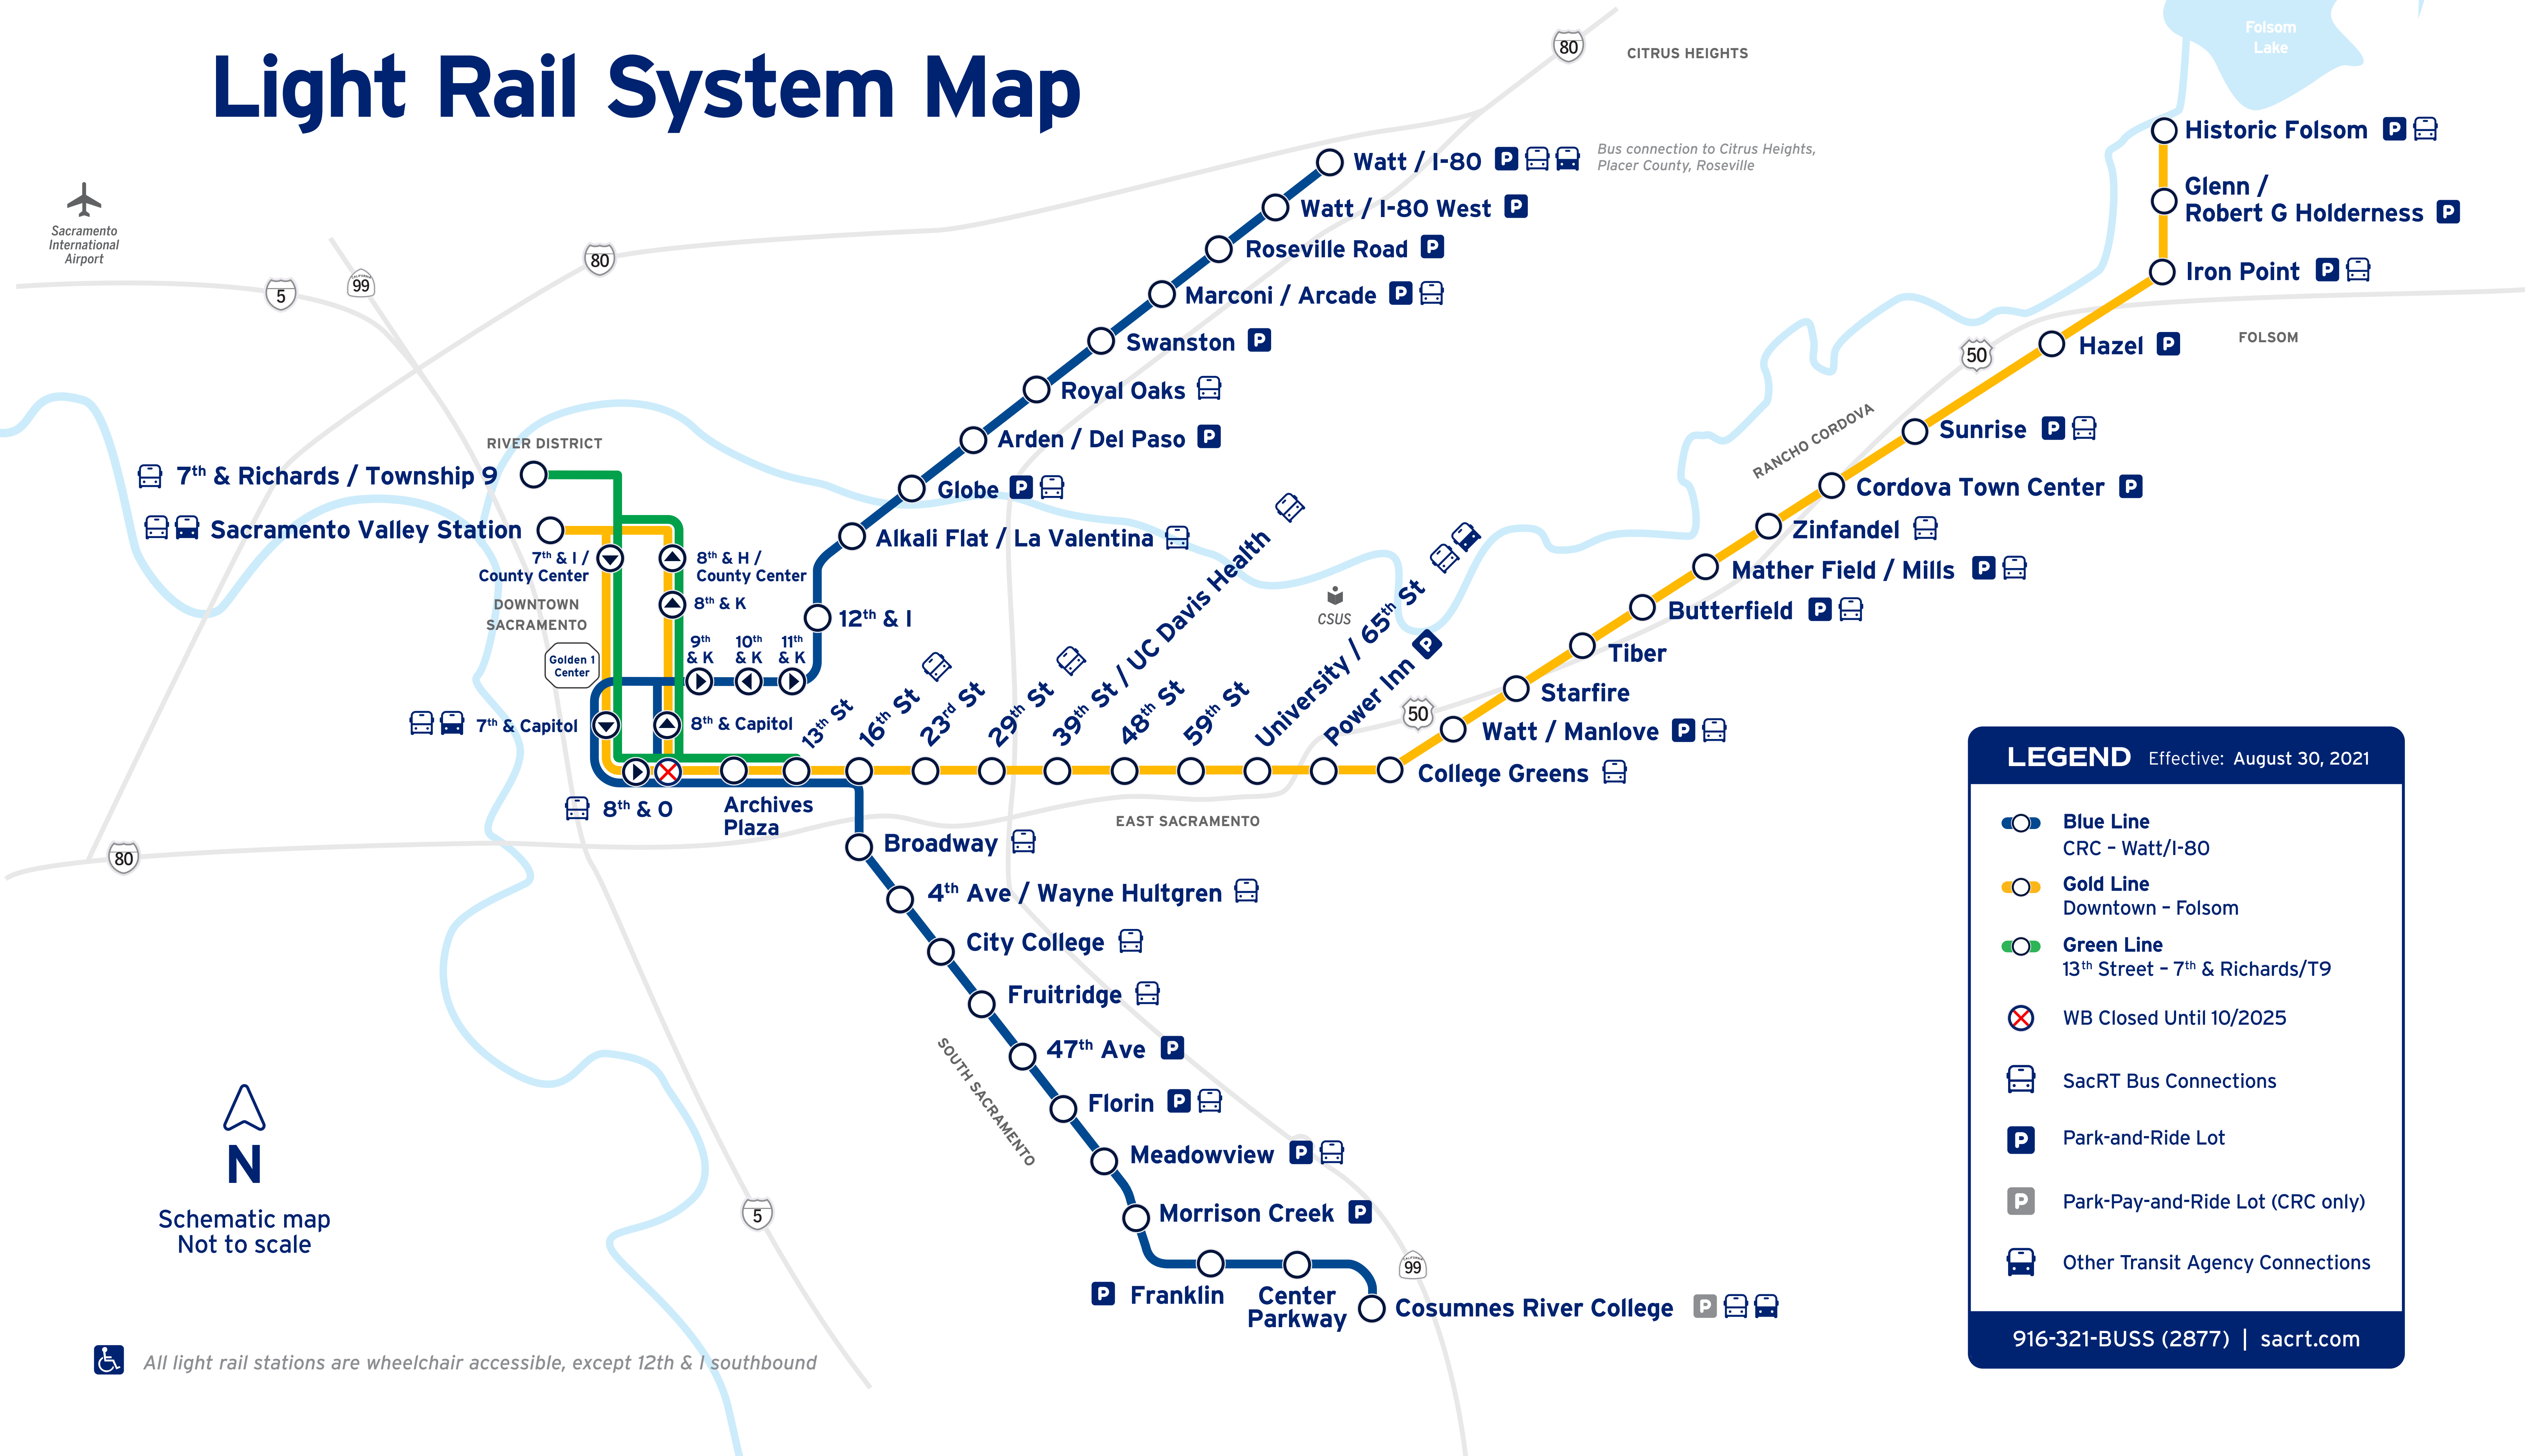

Light Rail System Map

Sacramento International Airport

LEGEND Effective: August 30, 2021

- Blue Line**
CRC - Watt/I-80
- Gold Line**
Downtown - Folsom
- Green Line**
13th Street - 7th & Richards/T9
- WB Closed Until 10/2025
- SacRT Bus Connections
- Park-and-Ride Lot
- Park-Pay-and-Ride Lot (CRC only)
- Other Transit Agency Connections

916-321-BUSS (2877) | sacrt.com

Schematic map
Not to scale

All light rail stations are wheelchair accessible, except 12th & I southbound