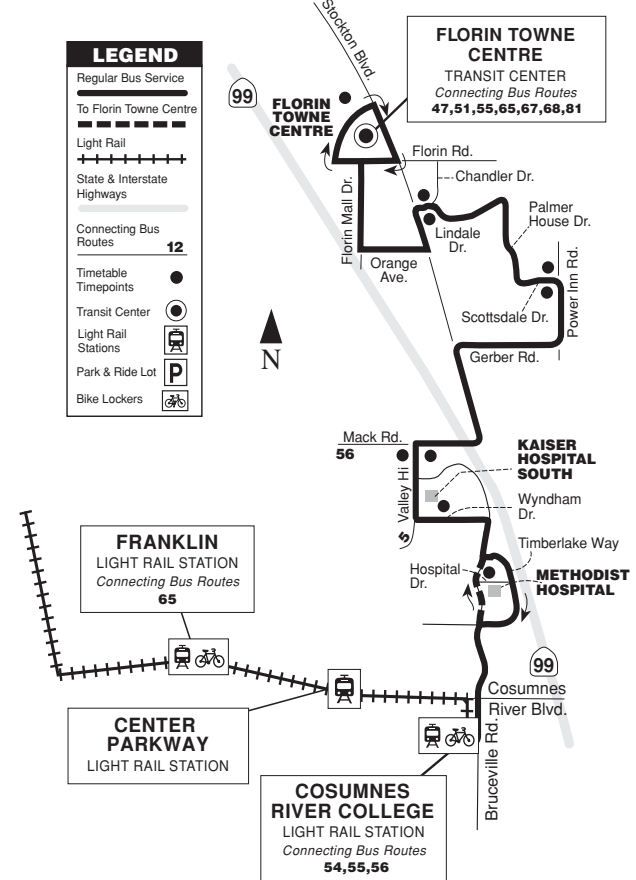

55 Florin Towne Centre - Scottsdale - C.R.C.

Monday through Friday

Florin Towne Centre	Lindale & Chandler	Power Inn & Scottsdale	Valley Hi & Mack	Timberlake & Methodist Hospital	Cosumnes River College
LV	LV	LV	LV	LV	APP AR
6:47a	6:56	7:01	7:10	7:14	7:21
7:17a	7:26	7:31	7:40	7:44	7:51
7:47a	7:56	8:01	8:10	8:14	8:21
8:17a	8:26	8:31	8:40	8:44	8:51
8:47a	8:56	9:01	9:10	9:14	9:21
9:17a	9:26	9:31	9:40	9:44	9:51
9:47a	9:56	10:01	10:14	10:21	10:40
10:17a	10:26	10:31	10:40	10:44	10:51
10:51a	11:00	11:05	11:14	11:18	11:25
11:17a	11:26	11:31	11:40	11:44	11:51
11:47a	11:56	12:01p	12:10	12:14	12:21
12:17p	12:26	12:31	12:41	12:45	12:53
12:49p	12:58	1:03	1:13	1:17	1:25
1:19p	1:28	1:33	1:43	1:47	1:55
1:49p	1:58	2:03	2:13	2:17	2:25
2:19p	2:28	2:33	2:43	2:47	2:55
2:49p	2:58	3:03	3:13	3:17	3:25
3:21p	3:30	3:35	3:45	3:49	3:57
3:51p	4:01	4:06	4:18	4:22	4:29
4:21p	4:31	4:36	4:48	4:52	5:10
4:51p	5:01	5:06	5:18	5:22	5:29
5:21p	5:31	5:36	5:48	5:52	5:59
5:46p	6:56	6:01	6:13	6:17	6:24
6:46p	6:54	6:59	7:08	7:12	7:18
7:36p	7:44	7:49	7:58	8:02	8:08

Saturday

8:45a	8:52	8:56	9:01	9:04	9:09
9:45a	9:52	9:56	10:01	10:04	10:09
10:45a	10:52	10:56	11:01	11:04	11:09
11:45a	11:53	11:58	12:04	12:07	12:12
12:45p	12:53	12:58	1:04	1:07	1:12
1:45p	1:53	1:58	2:04	2:07	2:12
2:45p	2:53	2:58	3:04	3:07	3:12
3:45p	3:53	3:58	4:04	4:07	4:12
4:45p	4:53	4:58	5:04	5:07	5:12
5:45p	5:53	5:58	6:04	6:07	6:12

Sunday & Holidays

9:45a	9:52	9:56	10:01	10:04	10:09
10:45a	10:52	10:56	11:01	11:04	11:09
11:45a	11:53	11:58	12:04	12:07	12:12
12:45p	12:53	12:58	1:04	1:07	1:12
1:45p	1:53	1:58	2:04	2:07	2:12
2:45p	2:53	2:58	3:04	3:07	3:12
3:45p	3:53	3:58	4:04	4:07	4:12
4:45p	4:53	4:58	5:04	5:07	5:12