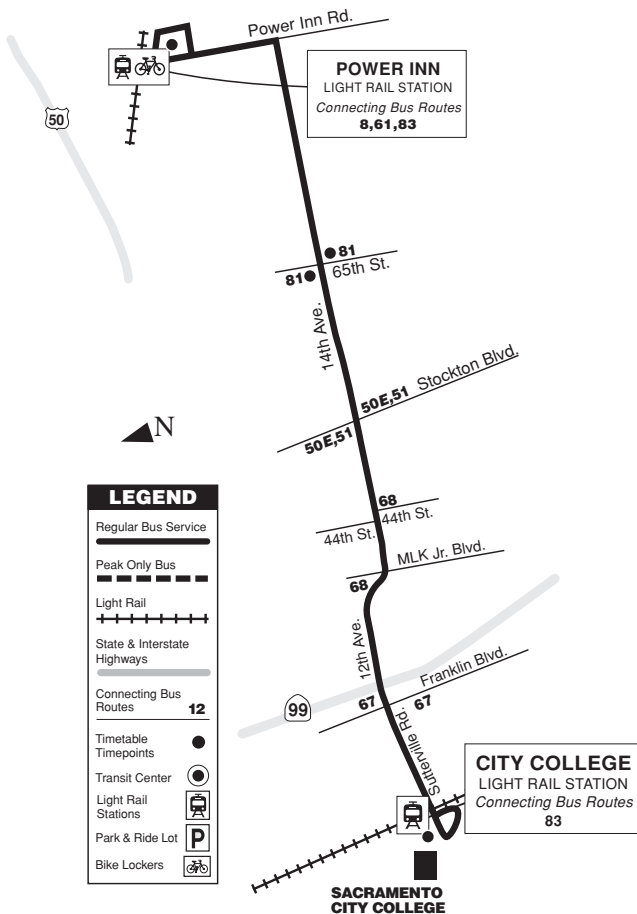

Bus Route

# 83

**14th Ave**  
Sac. City College  
Power Inn

**Effective: 1/3/2010**

Subject to change without notice

**SACRAMENTO REGIONAL TRANSIT DISTRICT (RT) FARES**

FARE TYPES	BASIC	DISCOUNT	STUDENT
Single Fare	\$ 2.50	\$ 1.25	\$ 1.25
Daily Pass	6.00	3.00	3.00
Monthly Pass	100.00	50.00	50.00
Semi-Monthly Pass	50.00	25.00	25.00

**LEGEND**

- Regular Bus Service
- Peak Only Bus
- Light Rail
- State & Interstate Highways
- Connecting Bus Routes 12
- Timetable Timepoints
- Transit Center
- Light Rail Stations
- Park & Ride Lot
- Bike Lockers