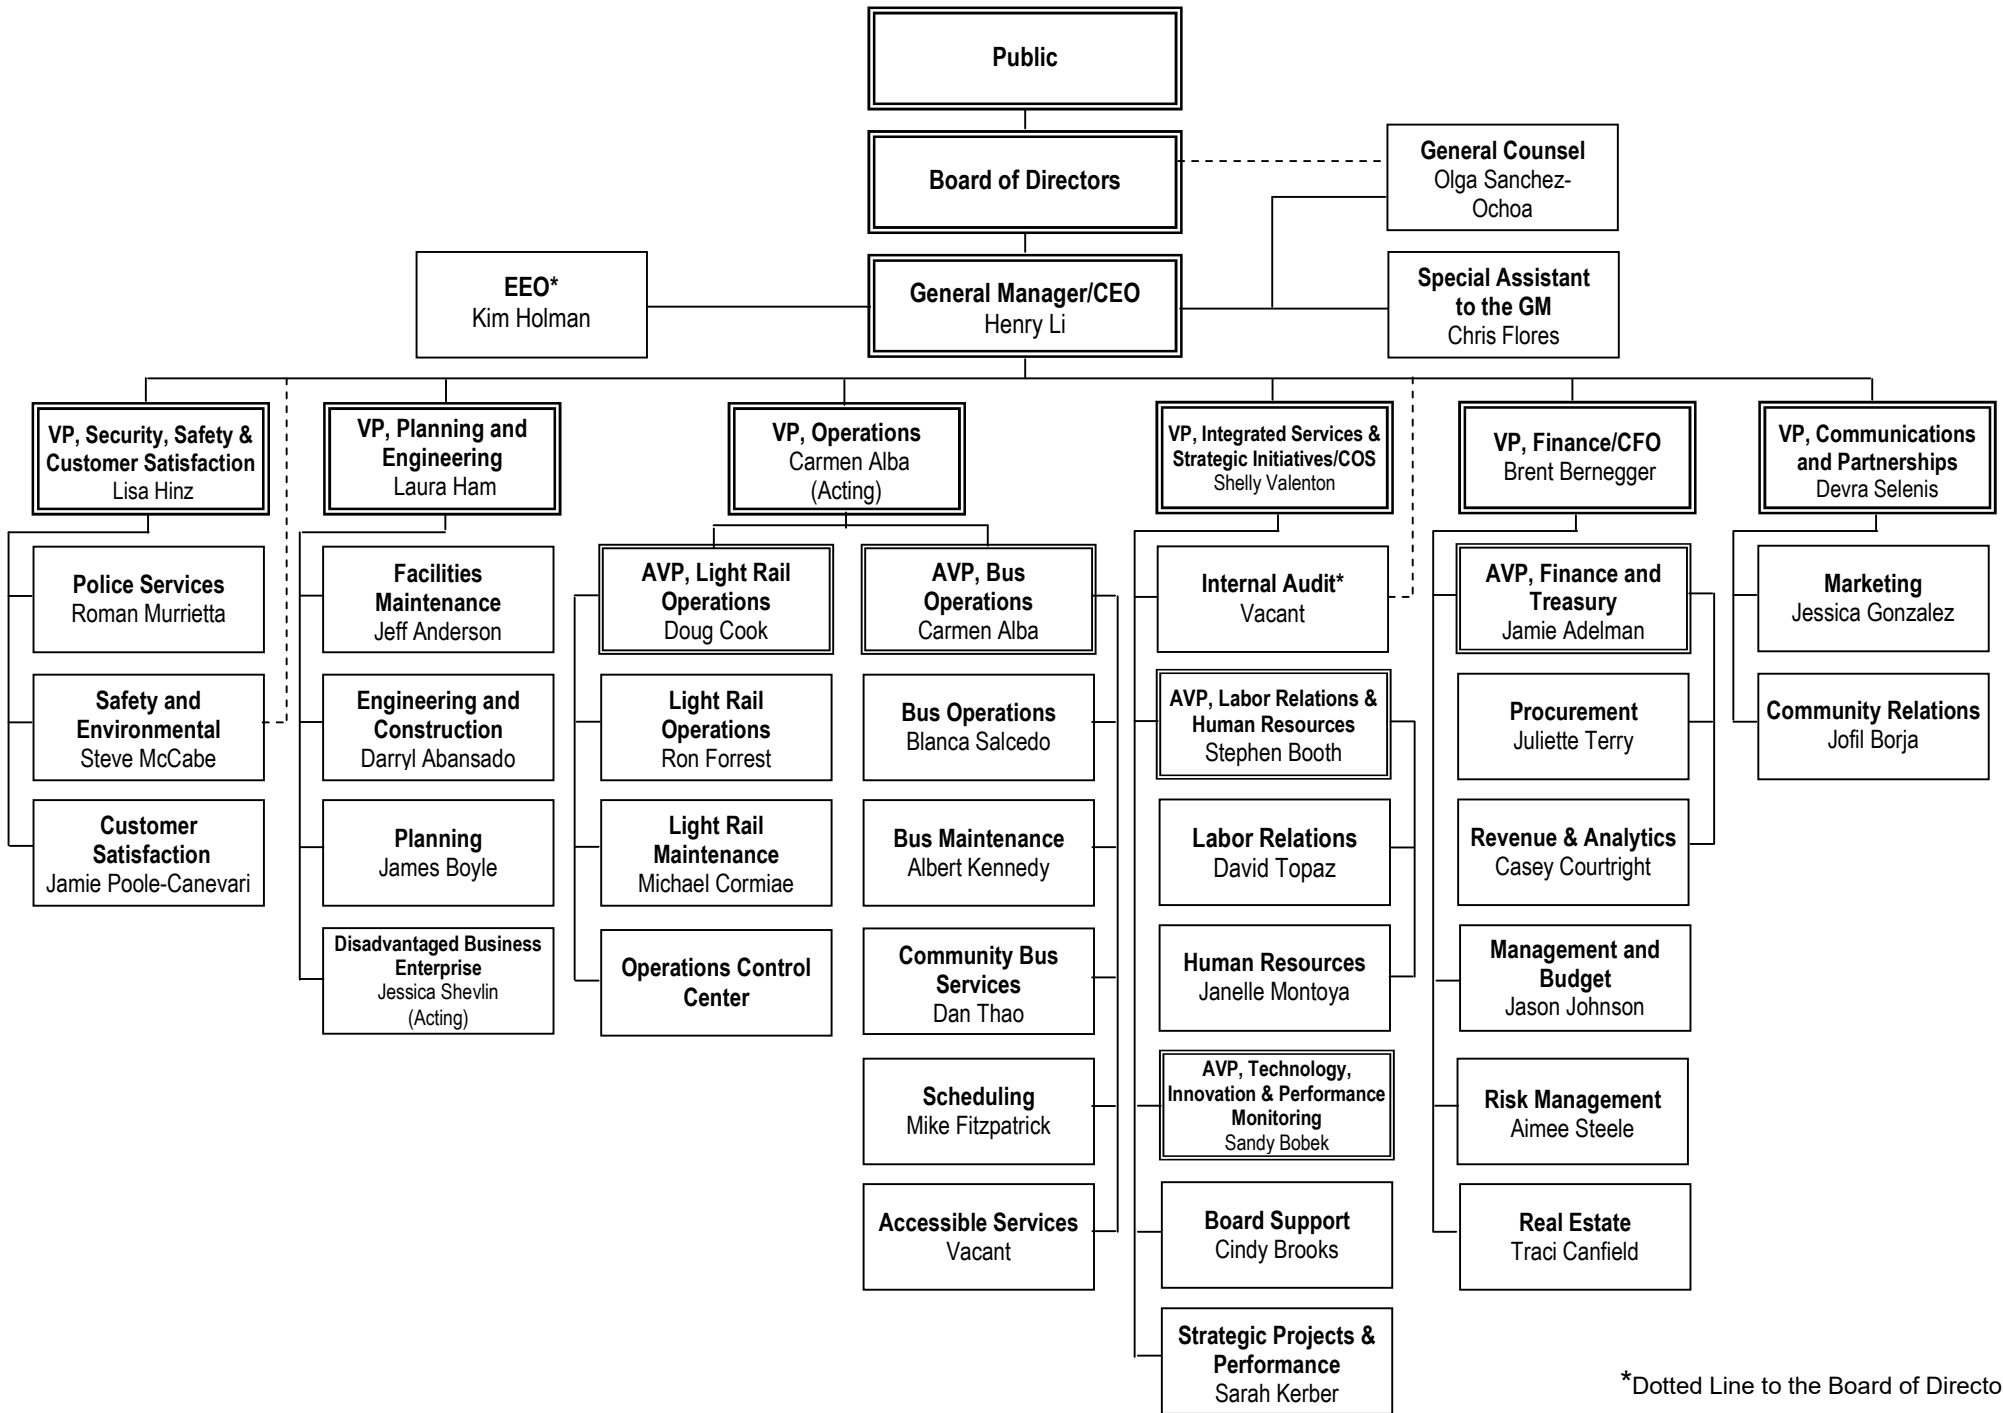

**Sacramento Regional Transit District
Functional Organization Chart
As of: August 19, 2020**

*Dotted Line to the Board of Directors